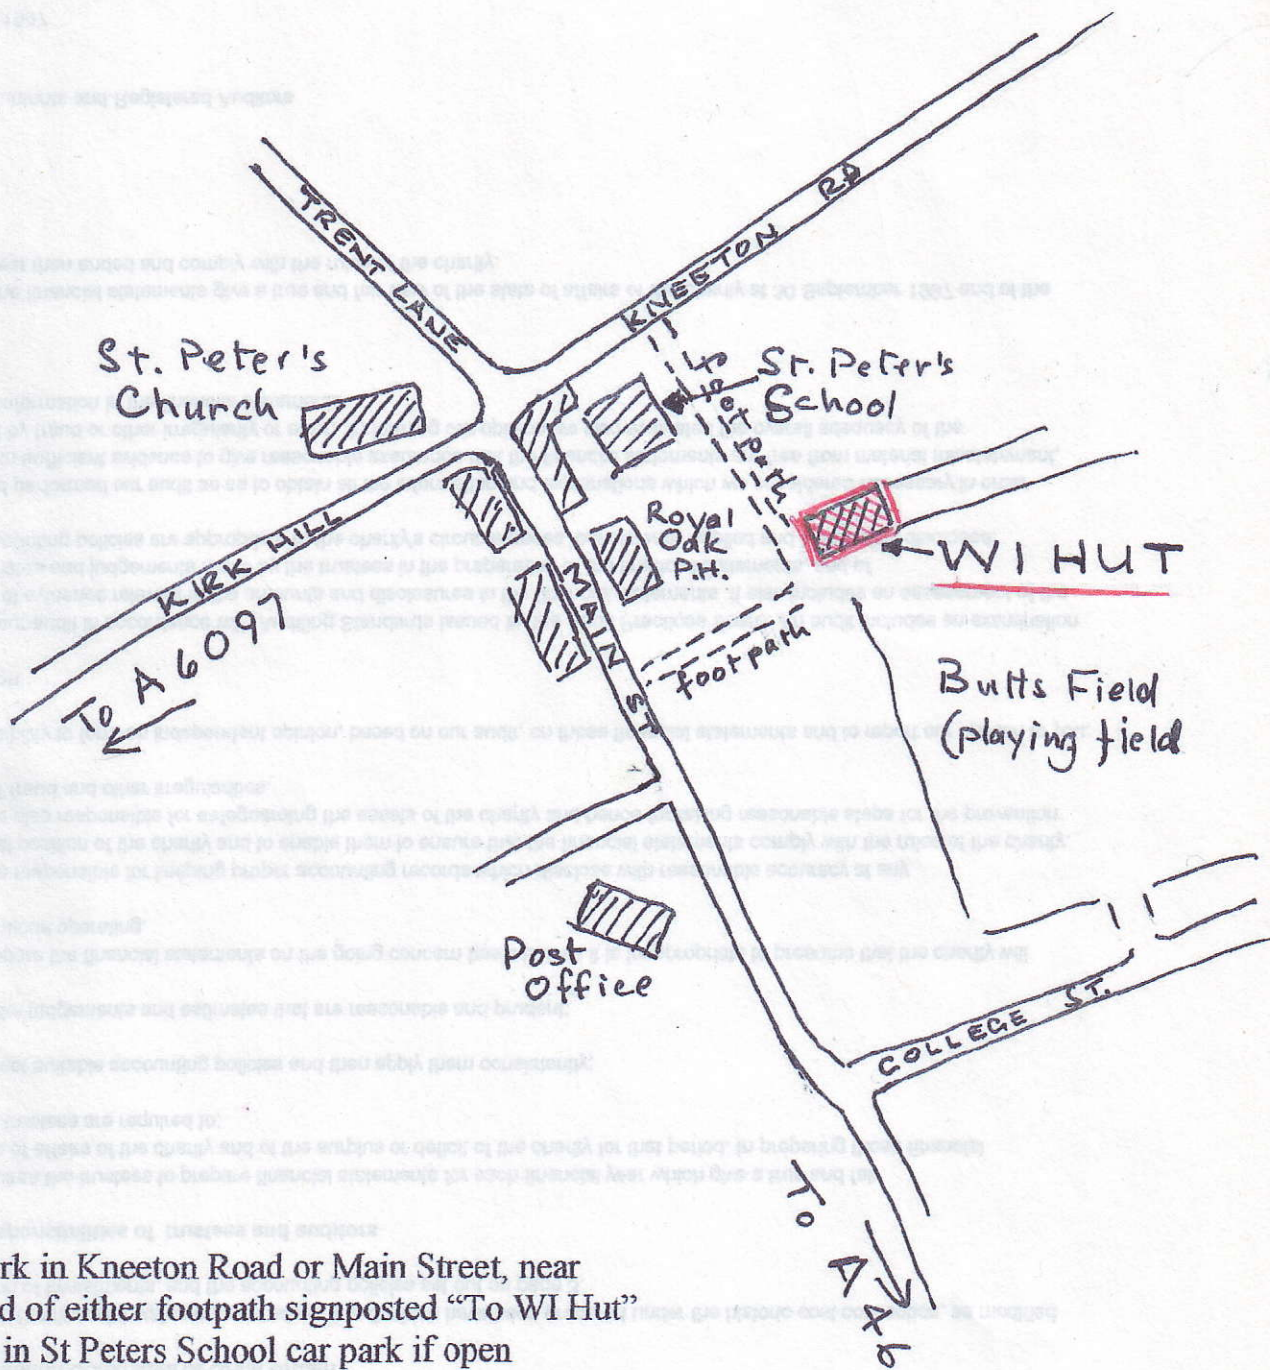

EAST BRIDGFORD

10 miles east of Nottingham
(Approach village centre from traffic lights on A6097
or junction on A46.)
Post code for St Peter's Church NG13 8PE

Park in Kneeton Road or Main Street, near
end of either footpath signposted "To WI Hut"
or in St Peters School car park if open